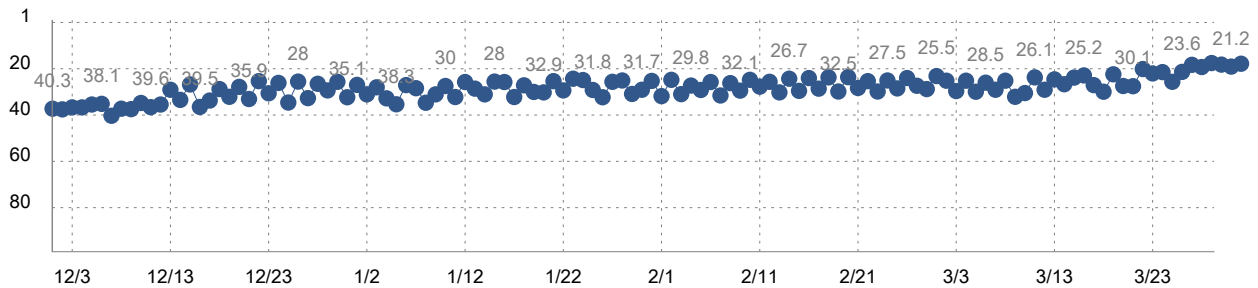

SEO: Keyword Ranking Report

SEO: Keyword Ranking Report

12/1/2017 - 4/1/2018

compared to 8/1/2017 - 11/30/2017

Google Avg Position
26.89
Previous: 31.70 **15.00%**

Google Impressions
180584
Previous: 99035 **82.00%**

Google Average Position

Keyword	Google Avg Pos	Google Impr	
cew wheels	1.0	110	▲ 16%
shox tires	1.0	65	▲ 0.2 ▼ 19%
cew warsaw in	1.0	9	▼ 63%
injection molding companies in indiana	1.0	5	▲ 67%
customized plastic wheel	1.0	54	▲ ▲
wheelchair with rims	1.0	159	▲ 5.8 ▲ 1%
cew warsaw indiana	1.0	46	▼ 61%
xcore wheelchair	1.0	103	▲ 106%
wheels x	1.0	1	▲ 6.1 ▼ 95%
wheelchair 3 wheels	1.0	5	▲ 16 ▲ 150%
danco anodizing	1.0	6	▲ 500%
avalign cutting instruments	1.0	2	▼ 50%
rims near me	1.0	1	▲ ▲
five spoke wheel	1.0	1	▲ 41.5 ▼ 50%
abc industries inc	1.0	4	▲ ▲
cew reynosa	1.0	9	▼ 80%